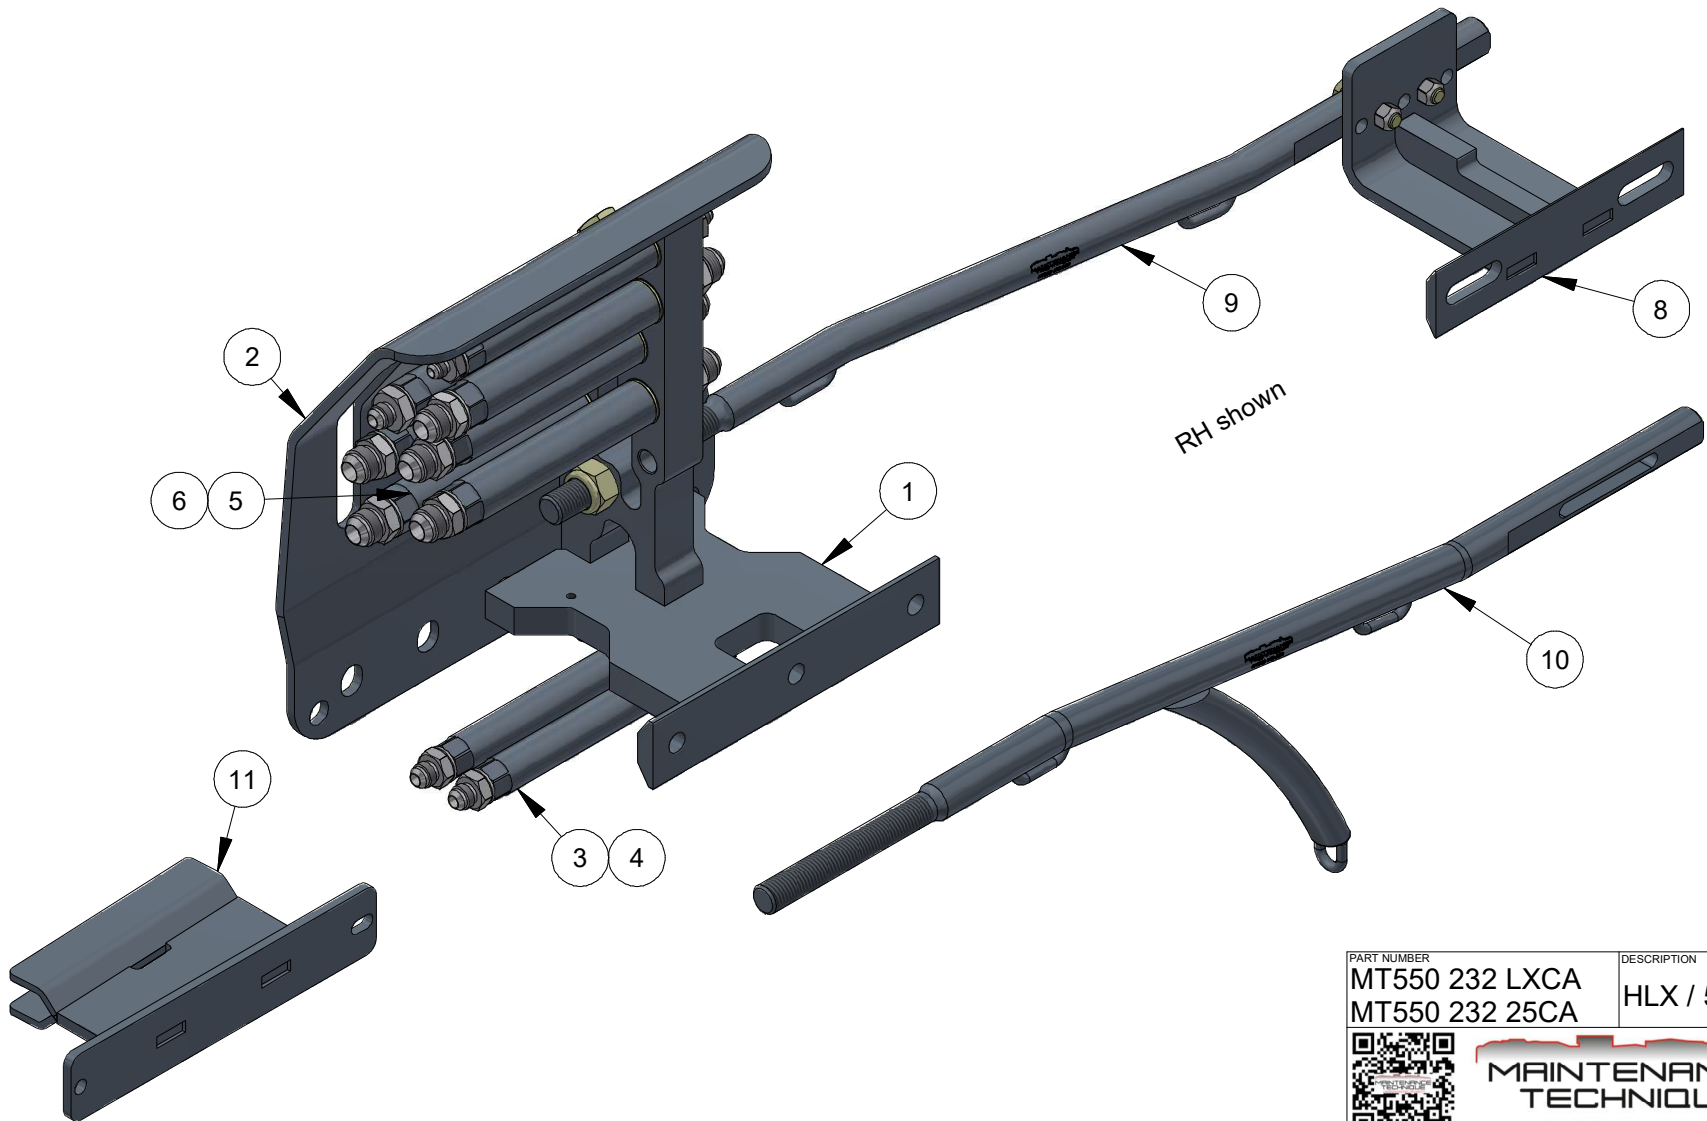

ITEM	PART NUMBER	DESCRIPTION	QTY	COMMENTS
1	MT550 231 17	BULKHEAD	1	
2	MT550 231 17P2	PROTECTION 200	1	
3	MT0808 200 BMF	1/2" EXTENSION	3	
4	MT DSB 08	SEAL WASHER	3	
5	MT1212 200 MBF	3/4" EXTENSION	6	
6	MT DSB 12	SEAL WASHER	6	
7	MT550 232 EXK	EXTENSION KIT HLX/525 200mm	1	incl. Seal Washers
8	MT550 123 95	BRACKET	1	
9	MT550 123 95B	BAR	1	
10	MT550 123 952	BAR		Optional
11	MT331 341 78HD	FEED HOSE GUIDE	1	

PART NUMBER	DESCRIPTION
MT550 232 LXCA MT550 232 25CA	HLX / 525 HOSE TREE ASSEMBLY 200

MT Parts: 0407 059 610
1 Haesy Circuit, Roseworthy S.A. 5371
171 Dugan Street, Kalgoorlie W.A. 6430
parts@mtunderground.com
www.mtunderground.com