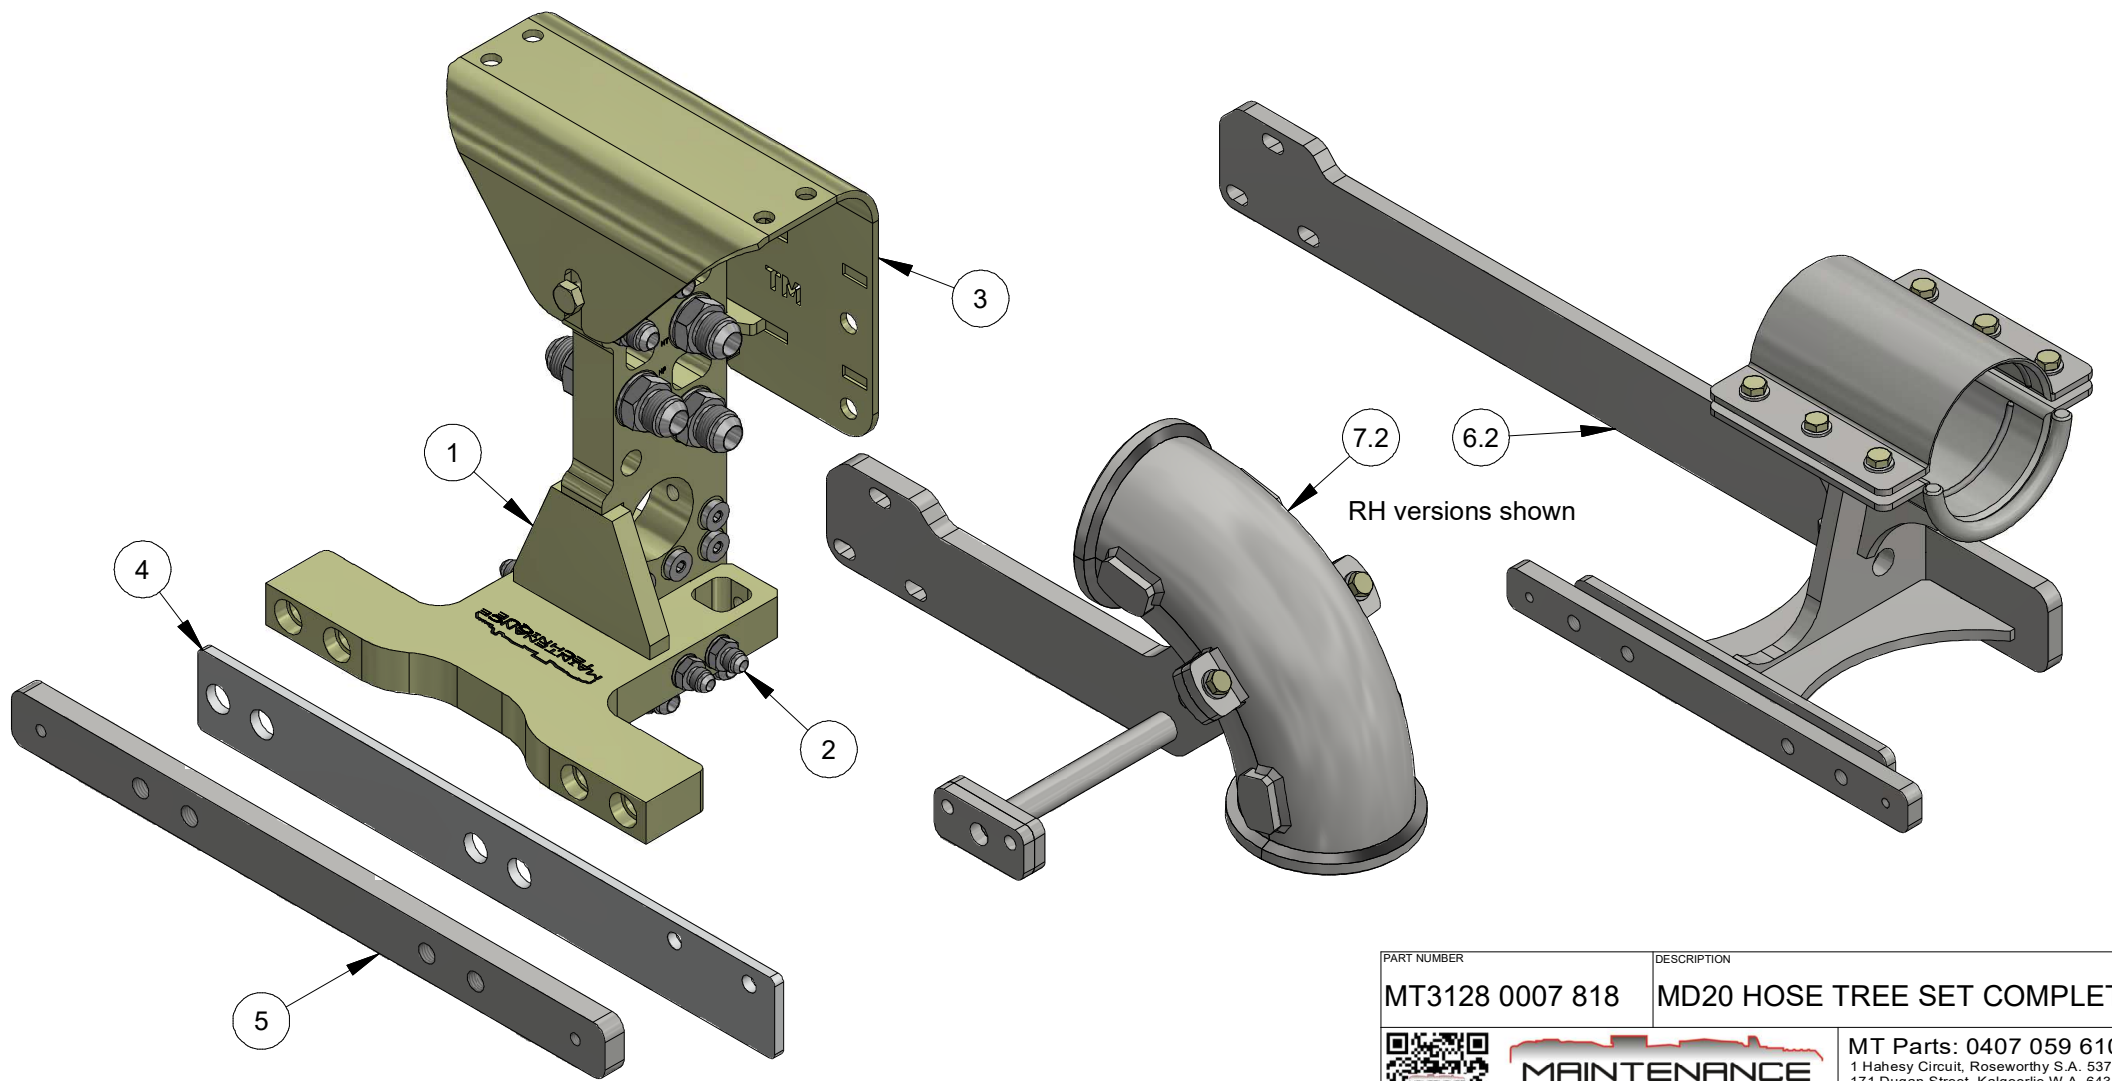

ITEM	PART NUMBER	DESCRIPTION	QTY	COMMENTS
1	MT3128 0007 81	HOSE TREE	1	
2	MT3128 0007 776	FITTINGS KIT	1	
3	MT3128 0008 61	HOSE TREE COVER	1	
4	MT3128 0007 801	SPACER	1	
5	MT3128 0007 791	FLANGE PLATE	1	INSIDE FEED BEAM
6.1	MT3128 3114 501	HOSE GUIDE LEFT	1	COMPLETE
6.2	MT3128 3114 512	HOSE GUIDE RIGHT	1	COMPLETE
7.1	MT3128 3114 481	LH Hose Guide 5"	1	COMPLETE
7.2	MT3128 3114 482	RH Hose Guide 5"	1	COMPLETE
8	MT3128 0007 80	SPACER PLATE	1	set of 2, OEM only not required for MT version
9	MT3128 0007 79	FLANGE NUT	1	set of 4, OEM only not required for MT version

PART NUMBER	DESCRIPTION
MT3128 0007 818	MD20 HOSE TREE SET COMPLETE
MT Parts: 0407 059 610 1 Haheey Circuit, Roseworthy S.A. 5371 171 Dugan Street, Kalgoorlie W.A. 6430 parts@mtunderground.com www.mtunderground.com	
PAGE	13