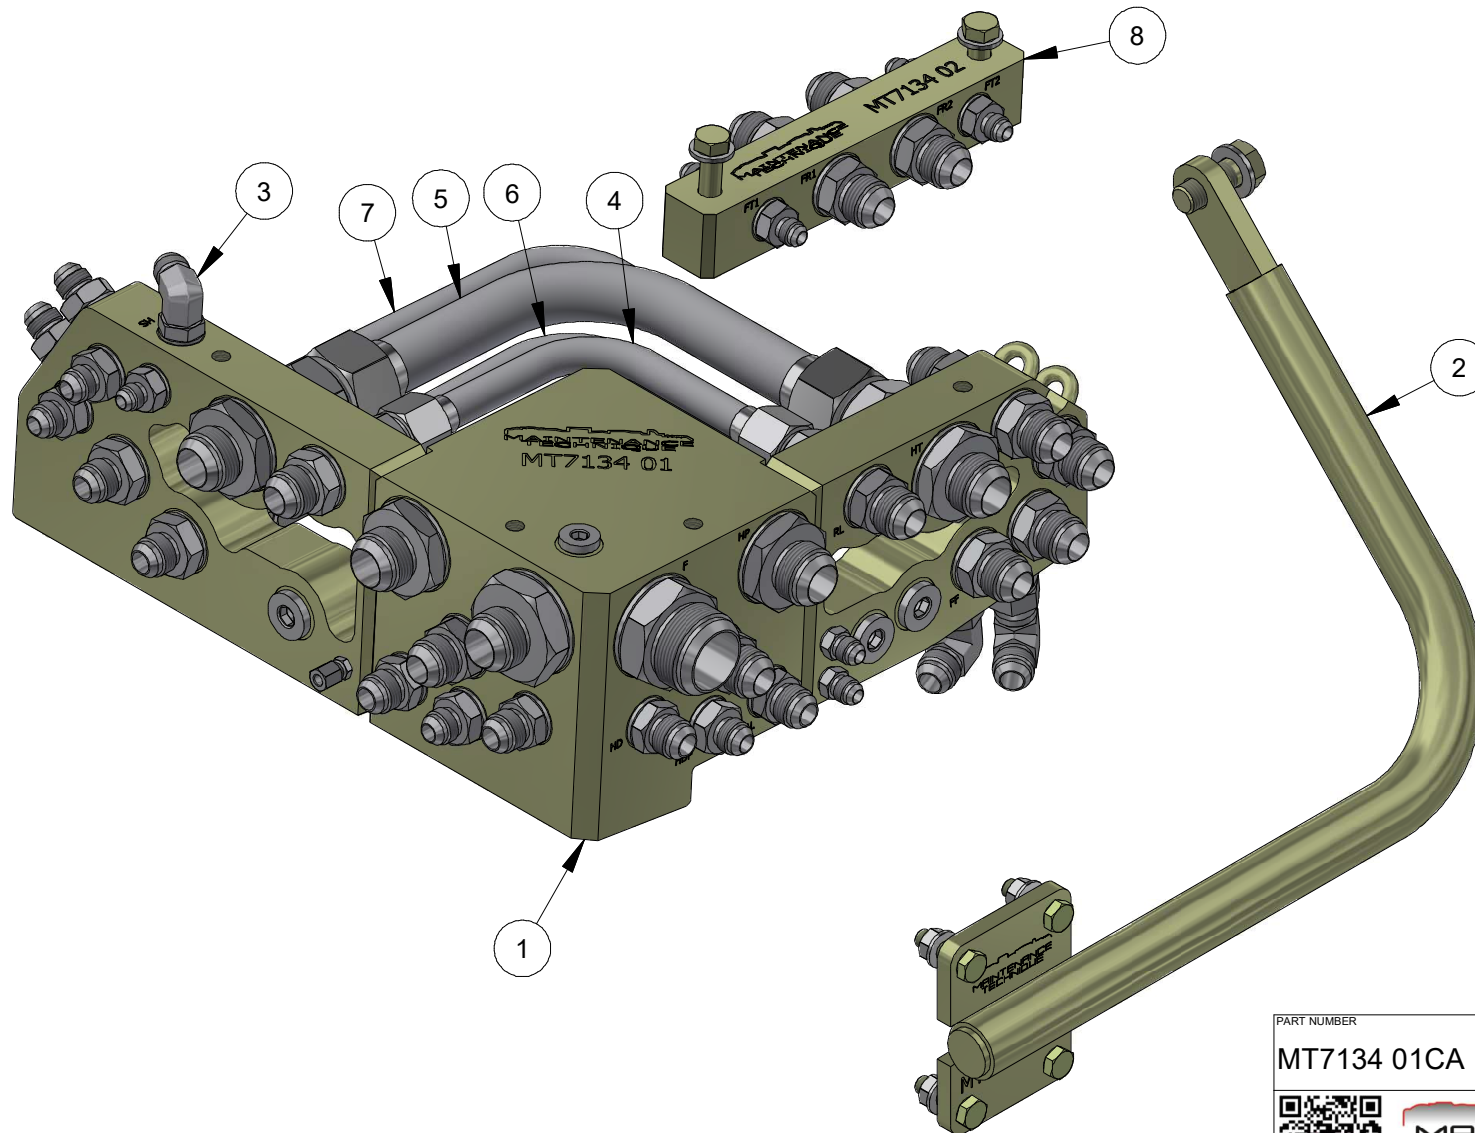

ITEM	PART NUMBER	DESCRIPTION	QTY	COMMENTS
1	MT7134 01C	FEED MANIFOLD COMPLETE	1	incl. Fittings & Pipes
2	MT7134 01B	FEED MANIFOLD BRACKET	1	
3	MT7134 01FK	FITTINGS KIT	1	
4	MT7134 PT	HYDRAULIC PIPE	1	
5	MT7134 RL	HYDRAULIC PIPE	1	
6	MT7134 FF	HYDRAULIC PIPE	1	
7	MT7134 FR	HYDRAULIC PIPE	1	
8	MT7134 02	FEED MANIFOLD BULKHEAD	1	incl. Fittings

PART NUMBER	DESCRIPTION		
MT7134 01CA	E7 FEED MANIFOLD ASSEMBLY		
		MT Parts: 0407 059 610 1 Haesy Circuit, Roseworthy S.A. 5371 171 Dugan Street, Kalgoorlie W.A. 6430 parts@mtunderground.com www.mtunderground.com	
		PAGE	14