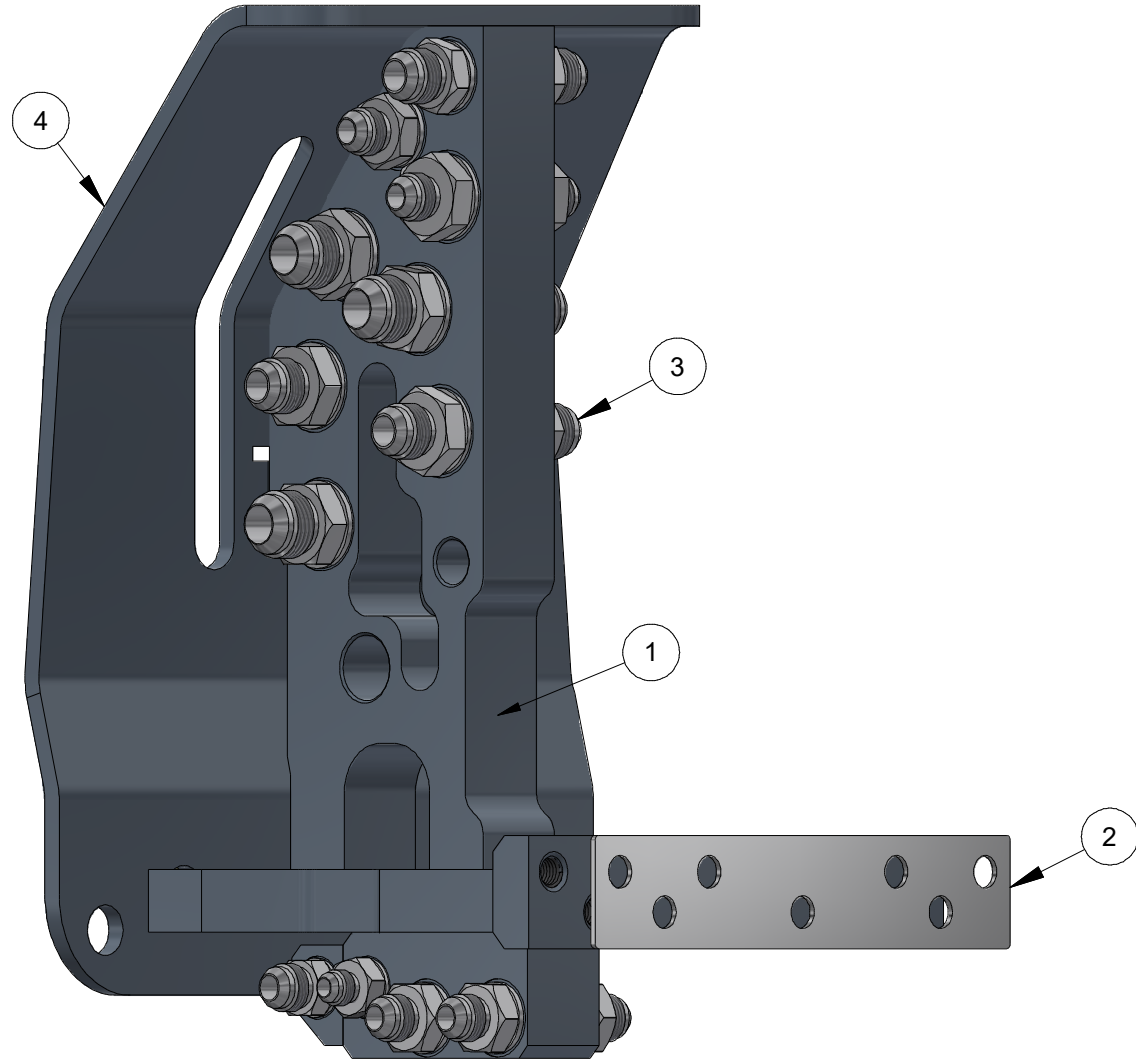

ITEM	PART NUMBER	DESCRIPTION	QTY	COMMENTS
1	MT3128 3073 04	HOSE ATTACHMENT (COPCO)	1	
2	MT3128 3073 04W	HOSE ATTACHMENT WASHER	1	
3	MT3128 3073 04FK	COMPLETE FITTINGS KIT	1	
4	MT550 231 17P	PROTECTION	1	

PART NUMBER	DESCRIPTION
MT3128 3073 04A	BOOMER 1838 BULKHEAD COMPLETE

MT Parts: 0407 059 610
1 Haesity Circuit, Roseworthy S.A. 5371
171 Dugan Street, Kalgoorlie W.A. 6430
parts@mtunderground.com
www.mtunderground.com