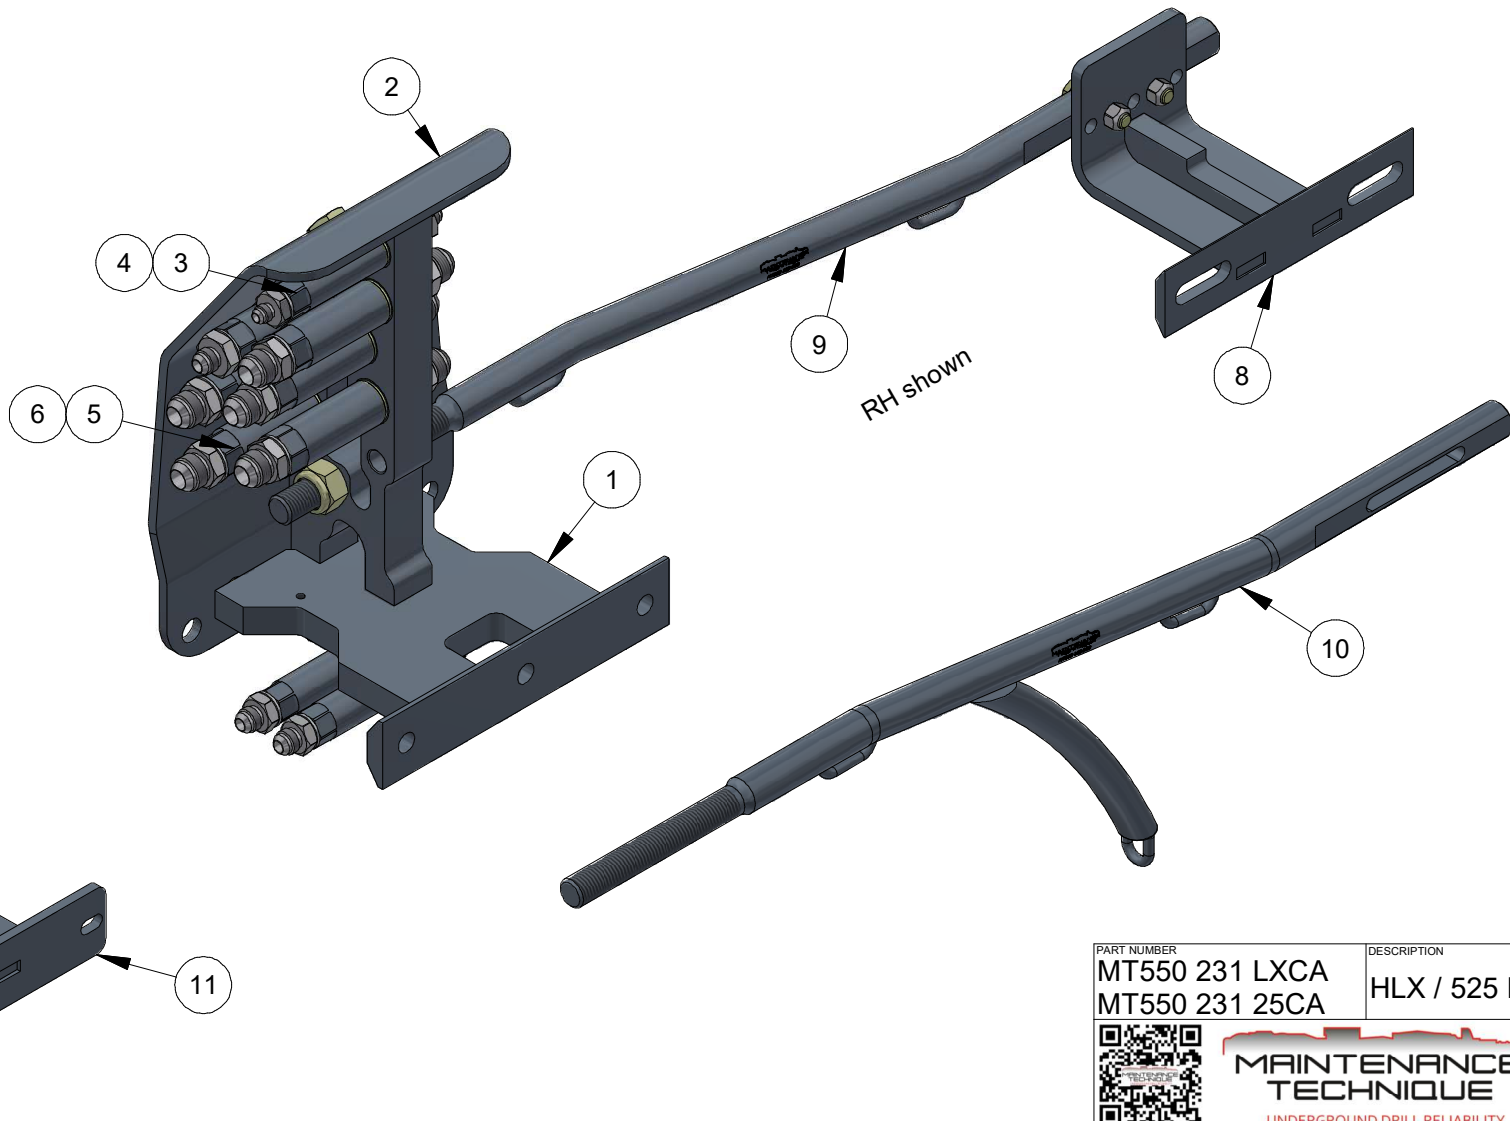

ITEM	PART NUMBER	DESCRIPTION	QTY	COMMENTS
1	MT550 231 17	BULKHEAD	1	
2	MT550 231 17P	PROTECTION	1	
3	MT0808 100 BMF	1/2" EXTENSION	3	
4	MT DSB 08	SEAL WASHER	3	
5	MT1212 100 MBF	3/4" EXTENSION	6	
6	MT DSB 12	SEAL WASHER	6	
7	MT550 231 EXK	EXTENSION KIT HLX/525 100mm	1	incl. Seal Washers
8	MT550 123 95	BRACKET	1	
9	MT550 123 95B	BAR	1	
10	MT550 123 952	BAR		Optional
11	MT331 341 78HD	FEED HOSE GUIDE	1	

PART NUMBER	DESCRIPTION
MT550 231 LXCA MT550 231 25CA	HLX / 525 HOSE TREE ASSEMBLY 100
MT Parts: 0407 059 610 1 Haesy Circuit, Roseworthy S.A. 5371 171 Dugan Street, Kalgoorlie W.A. 6430 parts@mtunderground.com www.mtunderground.com	
PAGE	04