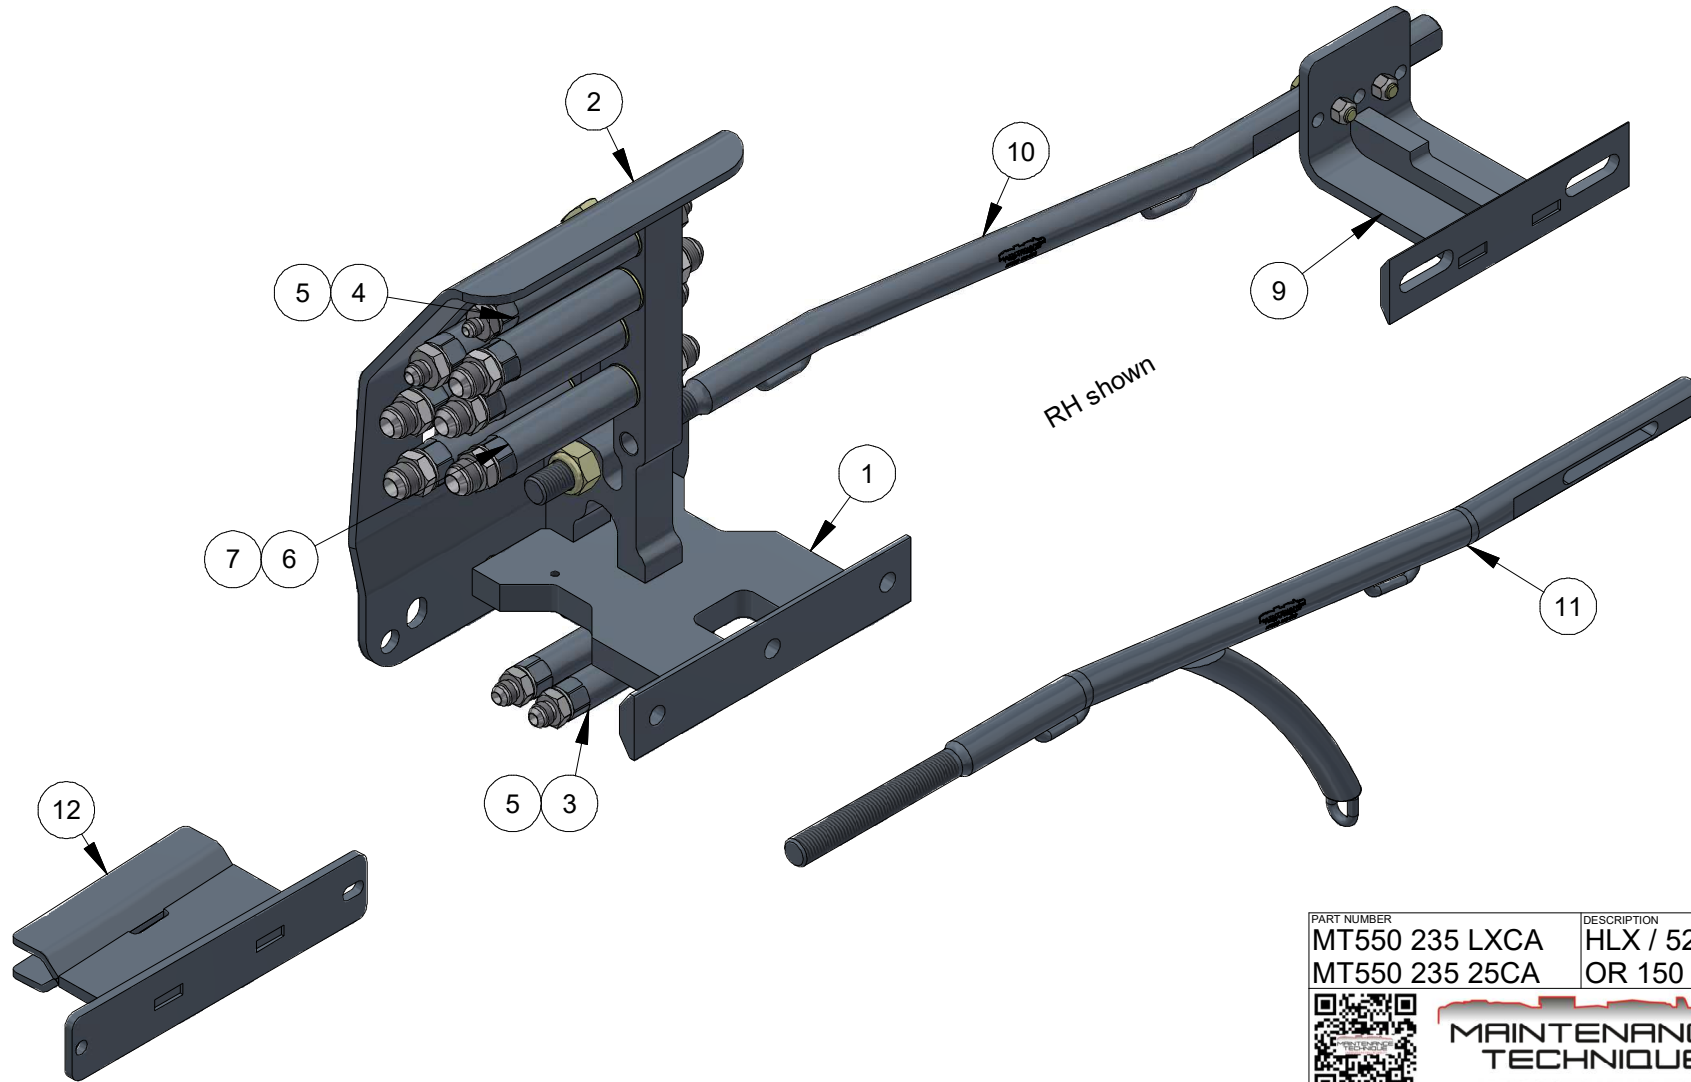

ITEM	PART NUMBER	DESCRIPTION	QTY	COMMENTS
1	MT550 231 17	BULKHEAD	1	
2	MT550 231 17P1	PROTECTION	1	
3	MT0808 100 BMF	1/2" EXTENSION	2	
4	MT0808 150 BMF	1/2" EXTENSION	1	
5	MT DSB 08	SEAL WASHER	3	
6	MT1212 150 MBF	3/4" EXTENSION	6	
7	MT DSB 12	SEAL WASHER	6	
8	MT550 235 EXK	EXTENSION KIT HLX/525 100/150mm	1	incl. Seal Washers
9	MT550 123 95	BRACKET	1	
10	MT550 123 95B	BAR	1	
11	MT550 123 952	BAR		Optional
12	MT331 341 78HD	FEED HOSE GUIDE	1	

PART NUMBER	DESCRIPTION
MT550 235 LXCA MT550 235 25CA	HLX / 525 HOSE TREE ASSEMBLY 100 OR 150
MT Parts: 0407 059 610 1 Haesy Circuit, Roseworthy S.A. 5371 171 Dugan Street, Kalgoorlie W.A. 6430 parts@mtunderground.com www.mtunderground.com	
PAGE	05