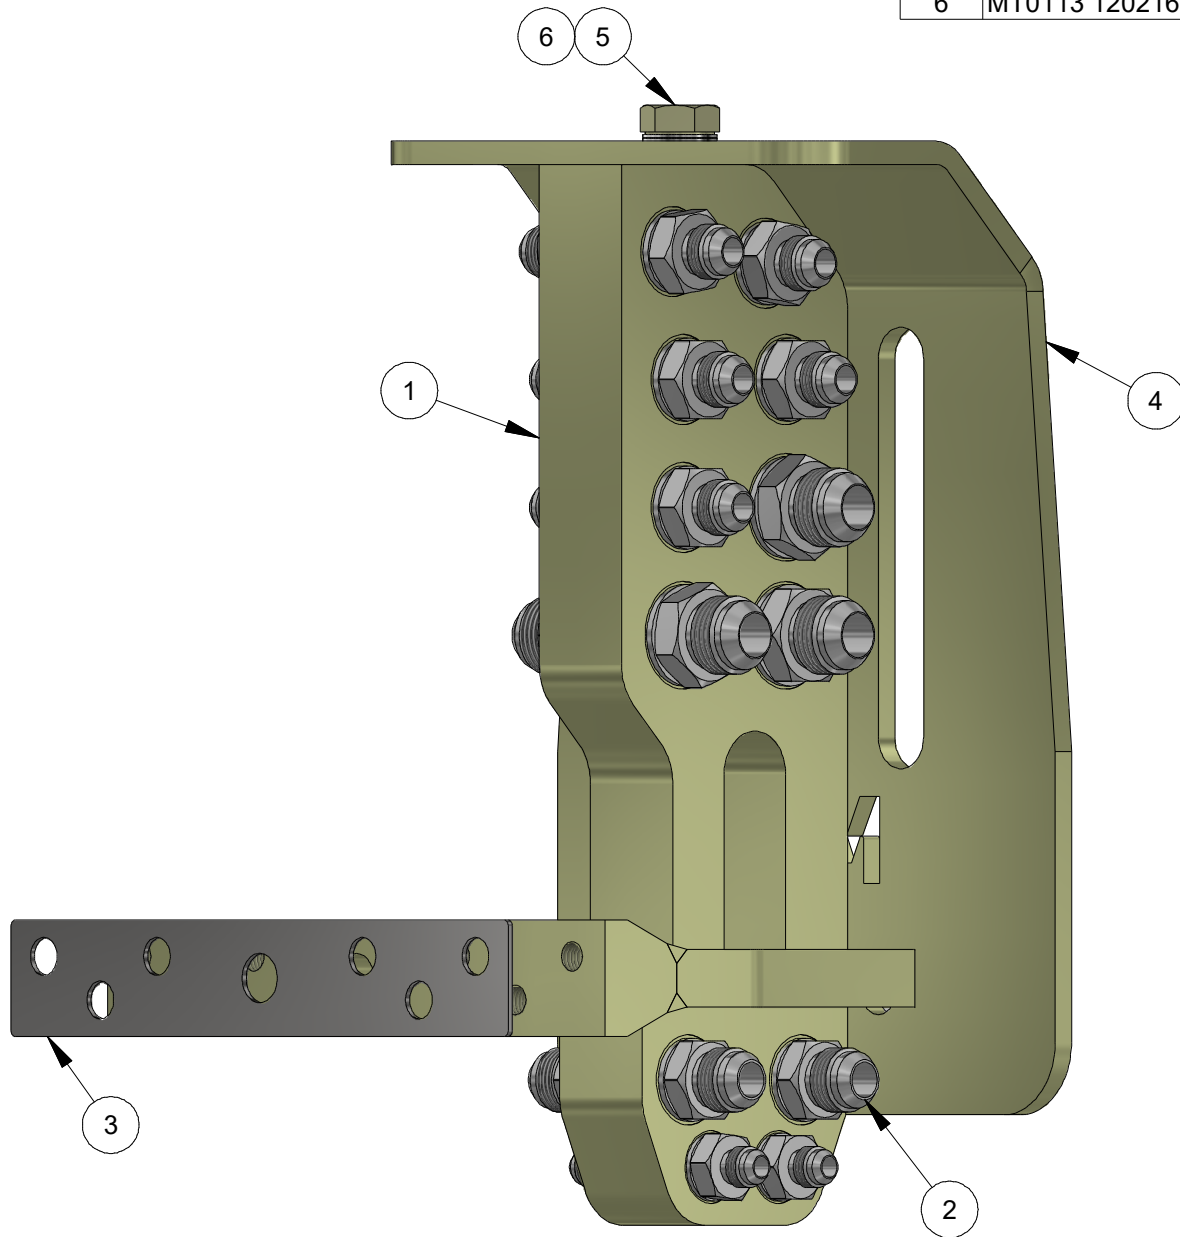

ITEM	PART NUMBER	DESCRIPTION	QTY	COMMENTS
1	MT0301 17021	HOSE SUPPORT	1	
2	MT0301 170FK	FITTINGS KIT	1	
3	MT0105 00043	WASHER PLATE	1	
4	MT0301 17022	PROTECTOR	1	
5	MT0112 120216	HEX HEAD SCREW M16x30	3	
6	MT0113 120216	LOCK WASHER M16	3	

PART NUMBER	DESCRIPTION
MT1016 10021C	RESEMIN HOSE SUPPORT COMPLETE

MT Parts: 0407 059 610
1 Haesey Circuit, Roseworthy S.A. 5371
171 Dugan Street, Kalgoorlie W.A. 6430
parts@mtunderground.com
www.mtunderground.com