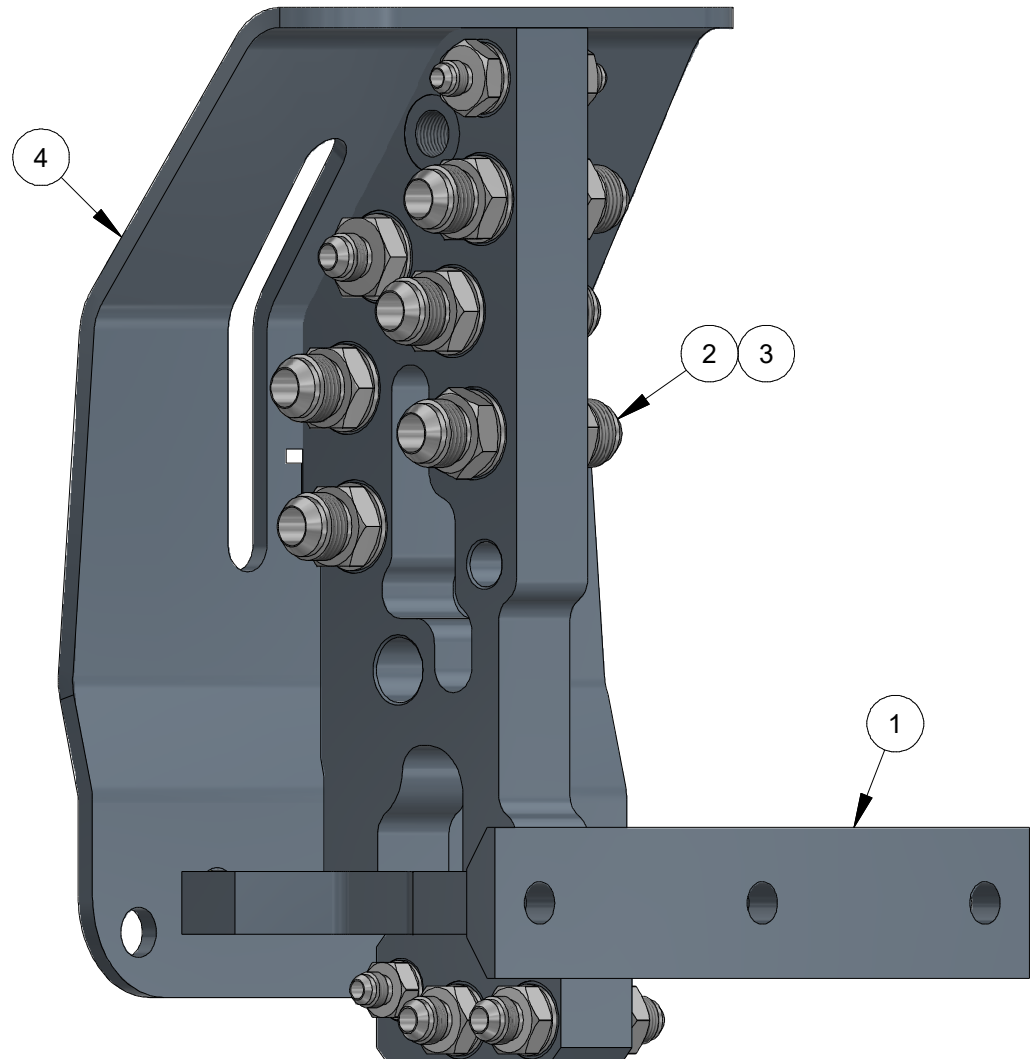

Page 01	MT Feed Bulkheads
Page 02	HLX / 525 Bulkhead Complete
Page 03	HLX / 525 Hose Tree Assembly
Page 04	HLX / 525 Hose Tree Assembly 100
Page 05	HLX / 525 Hose Tree Assembly 100/150
Page 06	HLX / 525 Hose Tree Assembly 200
Page 07	DD422i 525 Hose Tree Assembly
Page 08	Boomer 1838 Bulkhead Complete
Page 09	Boomer 1838 Hose Tree Assembly
Page 10	Boomer 1838 Hose Tree Assembly (OEM)
Page 11	1838 Ext. Bulkhead Complete
Page 12	1838 Ext. Hose Tree Assembly (OEM)
Page 13	MD20 Hose Tree Assembly Complete
Page 14	E7 Feed Manifold Assembly
Page 15	Resemin Hose Support Complete

ITEM	PART NUMBER	DESCRIPTION	QTY	COMMENTS
1	MT550 231 17	BULKHEAD	1	
2	MT550 231 25FC	COMPLETE FITTINGS KIT	1	
3	MT550 231 LXFC	COMPLETE FITTINGS KIT	1	
4	MT550 231 17P	PROTECTION	1	

PART NUMBER	DESCRIPTION
MT550 230 LXC MT550 230 25C	HLX / 525 BULKHEAD COMPLETE
	
MT Parts: 0407 059 610 1 Haesy Circuit, Roseworthy S.A. 5371 171 Dugan Street, Kalgoorlie W.A. 6430 parts@mtunderground.com www.mtunderground.com	
PAGE	
02	

ITEM	PART NUMBER	DESCRIPTION	QTY	COMMENTS
1	MT550 231 LXC	BULKHEAD COMPLETE (HLX)	1	Page 02
2	MT550 230 25C	BULKHEAD COMPLETE (525)	1	Page 02
3	MT550 123 95	BRACKET	1	
4	MT550 123 95B	BAR	1	
5	MT550 123 952	BAR		Optional
6	MT331 341 78HD	FEED HOSE GUIDE	1	