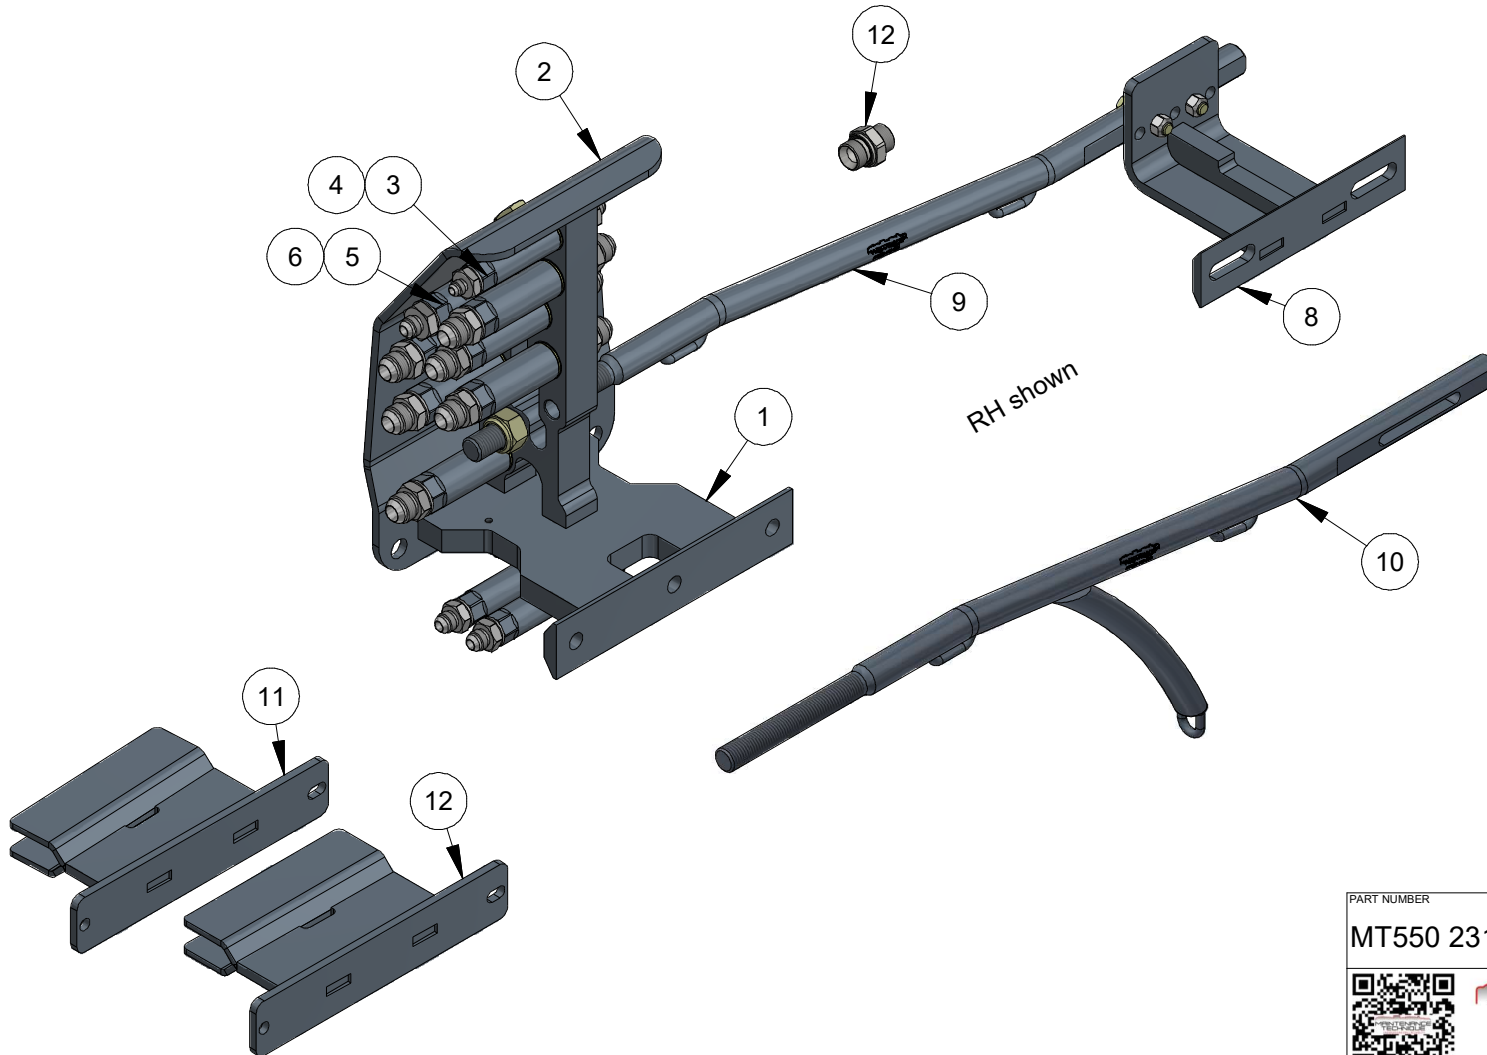

ITEM	PART NUMBER	DESCRIPTION	QTY	COMMENTS
1	MT550 231 22	BULKHEAD DD422i	1	
2	MT550 231 17P	PROTECTION	1	
3	MT0808 100 BMF	1/2" EXTENSION	3	
4	MT DSB 08	SEAL WASHER	3	
5	MT1212 100 MBF	3/4" EXTENSION	7	
6	MT DSB 12	SEAL WASHER	7	
7	MT550 231 EXK	EXTENSION KIT HLX/525 100mm	-	incl. Seal Washers
8	MT550 123 95	BRACKET	1	
9	MT550 123 95B	BAR	1	
10	MT550 123 952	BAR		Optional
11	MT331 422 78HD	FEED HOSE GUIDE	1	
12	MT331 422 79HD	FEED HOSE GUIDE	1	
13	MT1212 050	NIPPLE	2	3/4" to 3/4" BSPP

PART NUMBER	DESCRIPTION
MT550 231 22CA	DD422i / 525 HOSE TREE ASSEMBLY

MT Parts: 0407 059 610
1 Haesey Circuit, Roseworthy S.A. 5371
171 Dugan Street, Kalgoorlie W.A. 6430
parts@mtunderground.com
www.mtunderground.com