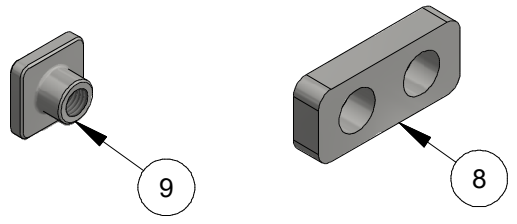

ITEM	PART NUMBER	DESCRIPTION	QTY	COMMENTS
1	MT3128 0007 81	HOSE TREE	1	
2	MT3128 0007 776	FITTINGS KIT	1	
3	MT3128 0008 61	HOSE TREE COVER	1	
4	MT3128 0007 801	SPACER	1	
5	MT3128 0007 791	FLANGE PLATE	1	INSIDE FEED BEAM
6.1	MT3128 3114 501	HOSE GUIDE LEFT	1	COMPLETE
6.2	MT3128 3114 512	HOSE GUIDE RIGHT	1	COMPLETE
7.1	MT3128 3114 481	LH Hose Guide 5"	1	COMPLETE
7.2	MT3128 3114 482	RH Hose Guide 5"	1	COMPLETE
8	MT3128 0007 80	SPACER PLATE	1	set of 2, OEM only not required for MT version
9	MT3128 0007 79	FLANGE NUT	1	set of 4, OEM only not required for MT version

PART NUMBER	DESCRIPTION
MT3128 0007 818	MD20 HOSE TREE SET COMPLETE
MT Parts: 0407 059 610 1 Haheey Circuit, Roseworthy S.A. 5371 171 Dugan Street, Kalgoorlie W.A. 6430 parts@mtunderground.com www.mtunderground.com	
PAGE	13