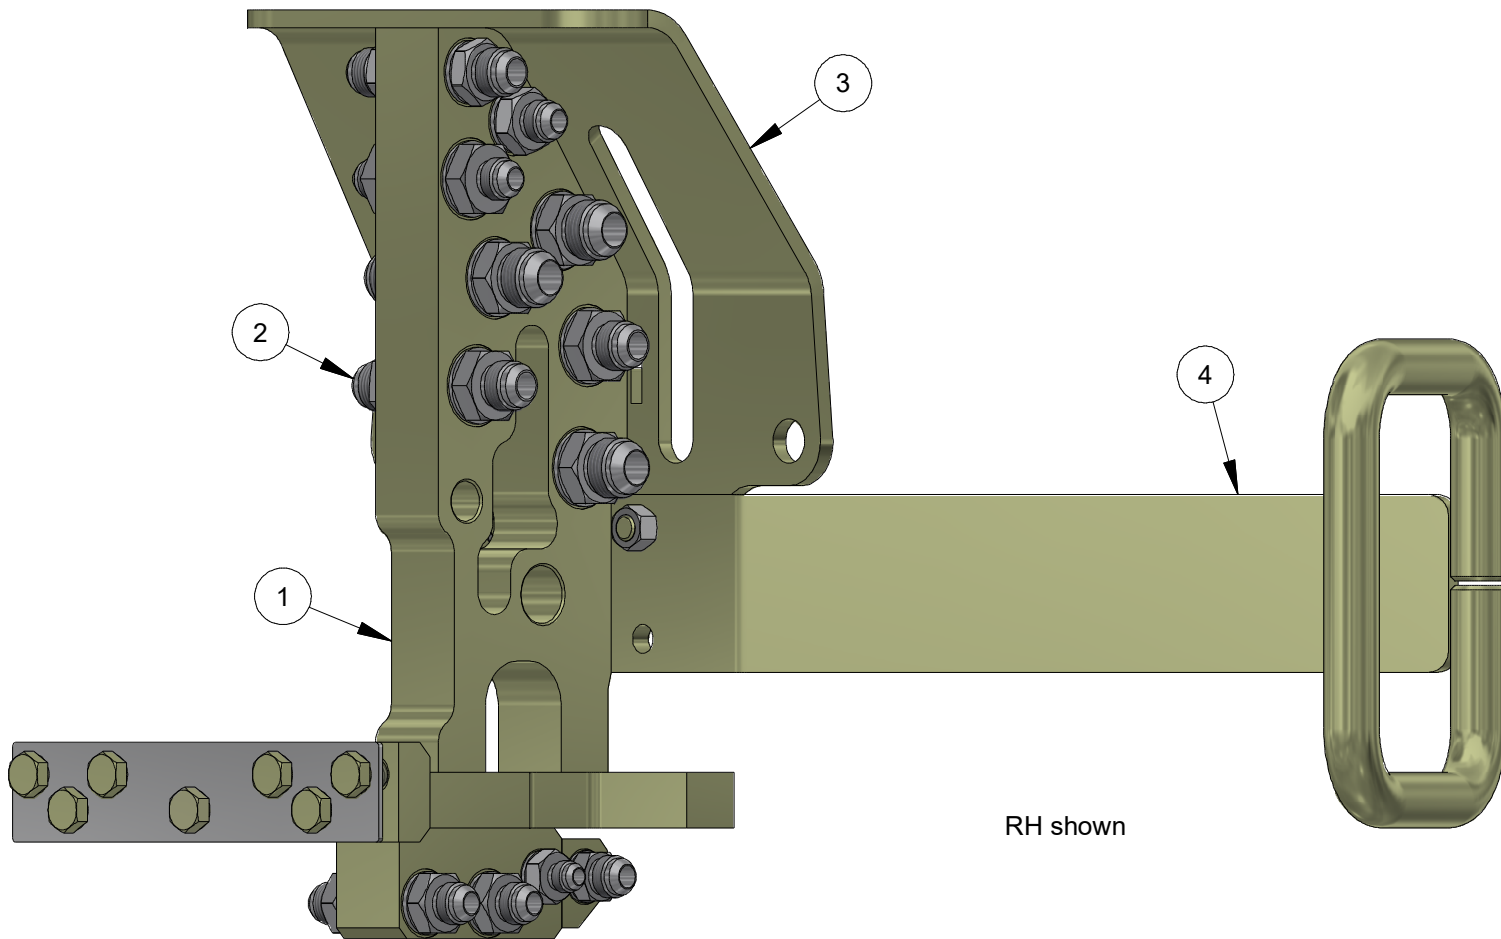

ITEM	PART NUMBER	DESCRIPTION	QTY	COMMENTS
1	MT3128 3073 04	HOSE ATTACHMENT (COPCO)	1	Page 08
2	MT3128 3073 04FK	COMPLETE FITTINGS KIT	1	Page 08
3	MT3128 3073 04P	PROTECTION	1	
4	MT3128 0715 00	HOSE GUIDE	1	

RH shown

PART NUMBER	DESCRIPTION
MT3128 3073 04B	BOOMER 1838 HOSE TREE ASSEMBLY (OEM)

MT Parts: 0407 059 610
1 Haehy Circuit, Roseworthy S.A. 5371
171 Dugan Street, Kalgoorlie W.A. 6430
parts@mtunderground.com
www.mtunderground.com