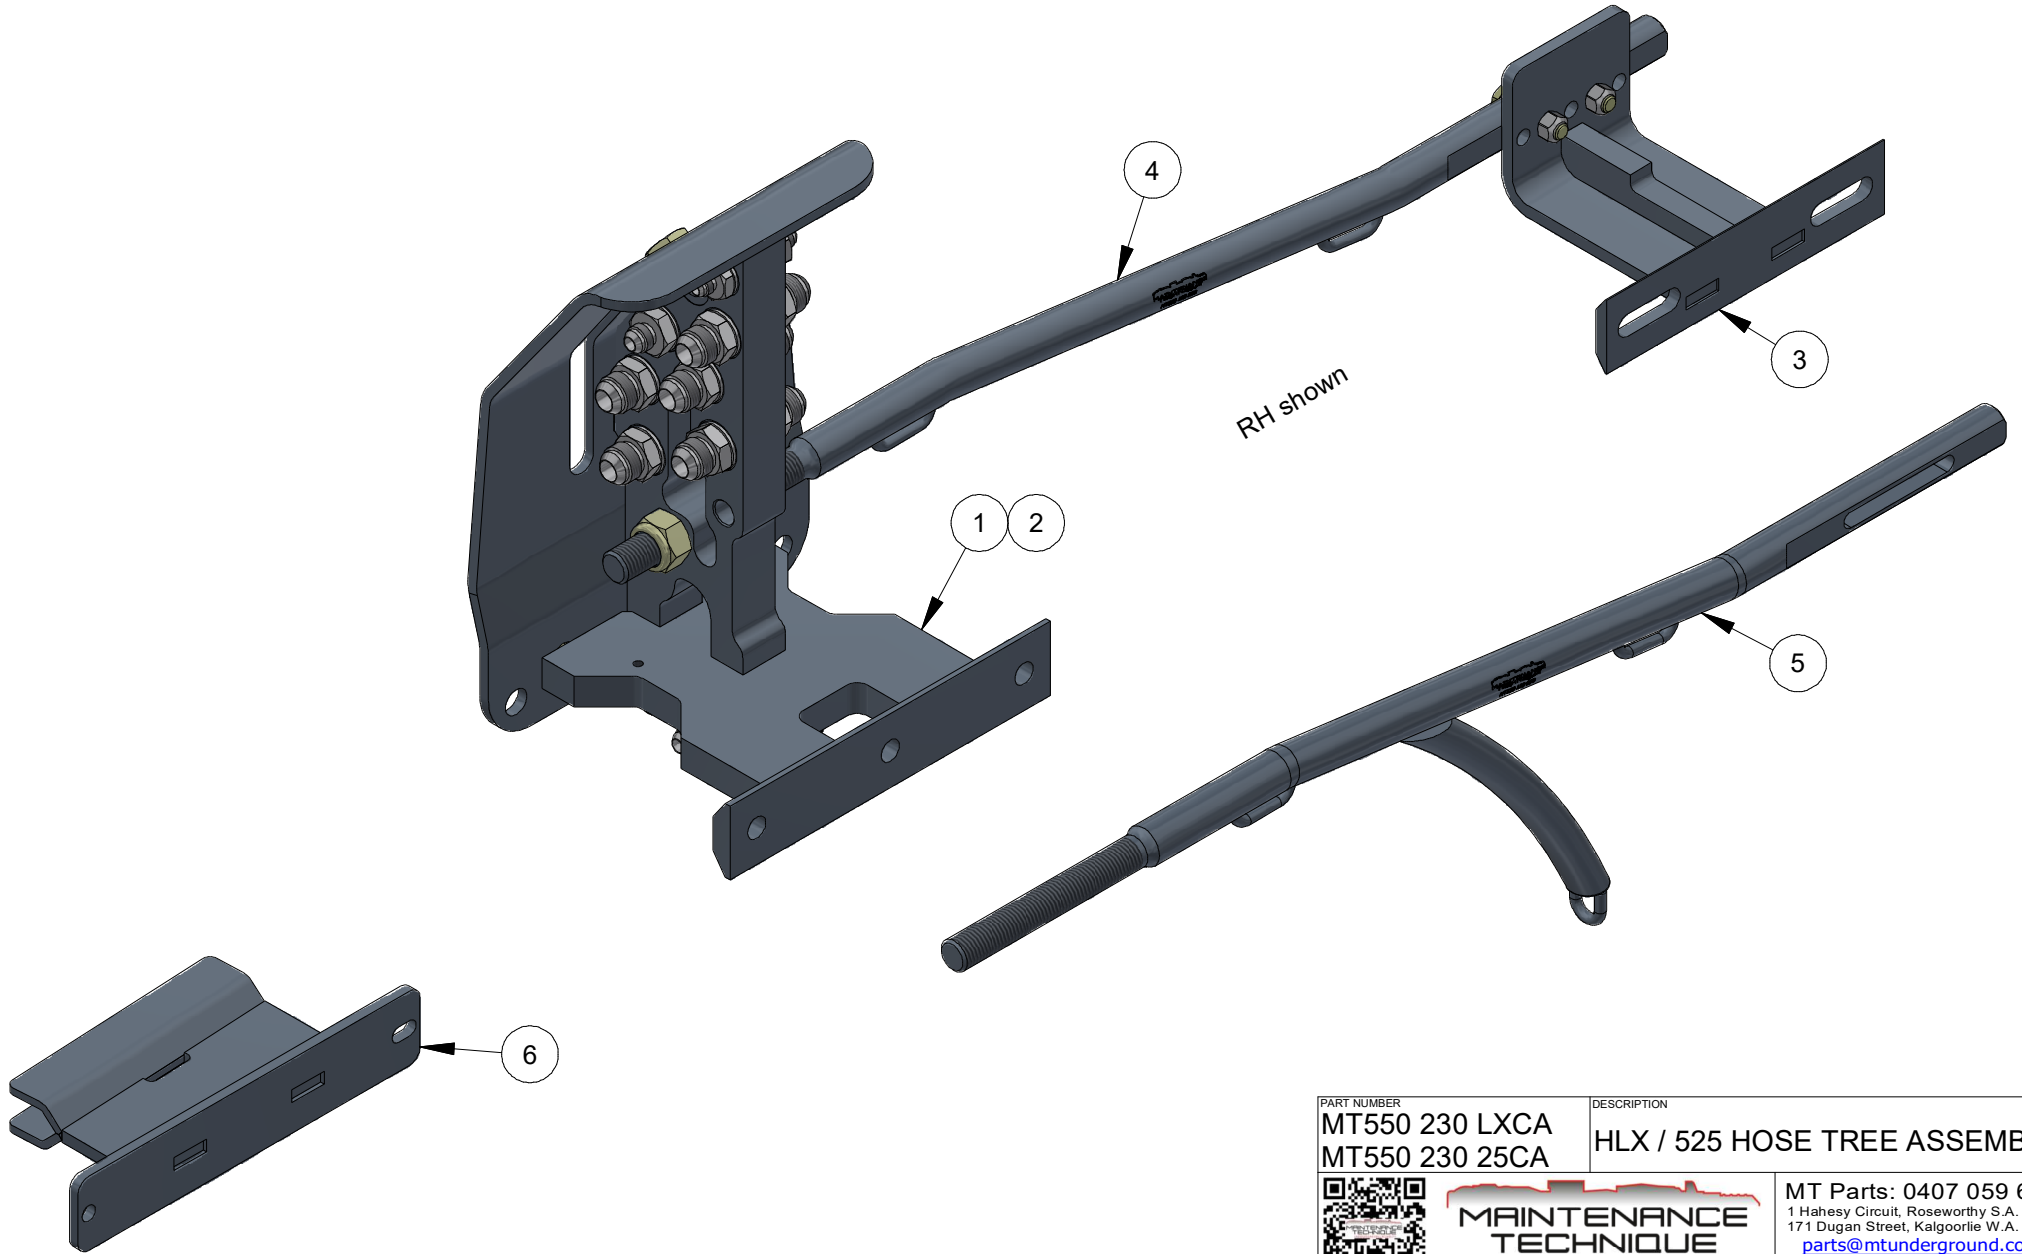

Page 01	MT Feed Bulkheads
Page 02	HLX / 525 Bulkhead Complete
Page 03	HLX / 525 Hose Tree Assembly
Page 04	HLX / 525 Hose Tree Assembly 100
Page 05	HLX / 525 Hose Tree Assembly 100/150
Page 06	HLX / 525 Hose Tree Assembly 200
Page 07	DD422i 525 Hose Tree Assembly
Page 08	Boomer 1838 Bulkhead Complete
Page 09	Boomer 1838 Hose Tree Assembly
Page 10	Boomer 1838 Hose Tree Assembly (OEM)
Page 11	1838 Ext. Bulkhead Complete
Page 12	1838 Ext. Hose Tree Assembly (OEM)
Page 13	MD20 Hose Tree Assembly Complete
Page 14	E7 Feed Manifold Assembly
Page 15	Resemin Hose Support Complete

ITEM	PART NUMBER	DESCRIPTION	QTY	COMMENTS
1	MT550 231 17	BULKHEAD	1	
2	MT550 231 25FC	COMPLETE FITTINGS KIT	1	
3	MT550 231 LXFC	COMPLETE FITTINGS KIT	1	
4	MT550 231 17P	PROTECTION	1	

PART NUMBER	DESCRIPTION
MT550 230 LXC MT550 230 25C	HLX / 525 BULKHEAD COMPLETE
	
MT Parts: 0407 059 610 1 Haesy Circuit, Roseworthy S.A. 5371 171 Dugan Street, Kalgoorlie W.A. 6430 parts@mtunderground.com www.mtunderground.com	
PAGE	
02	

ITEM	PART NUMBER	DESCRIPTION	QTY	COMMENTS
1	MT550 231 LXC	BULKHEAD COMPLETE (HLX)	1	Page 02
2	MT550 230 25C	BULKHEAD COMPLETE (525)	1	Page 02
3	MT550 123 95	BRACKET	1	
4	MT550 123 95B	BAR	1	
5	MT550 123 952	BAR		Optional
6	MT331 341 78HD	FEED HOSE GUIDE	1	