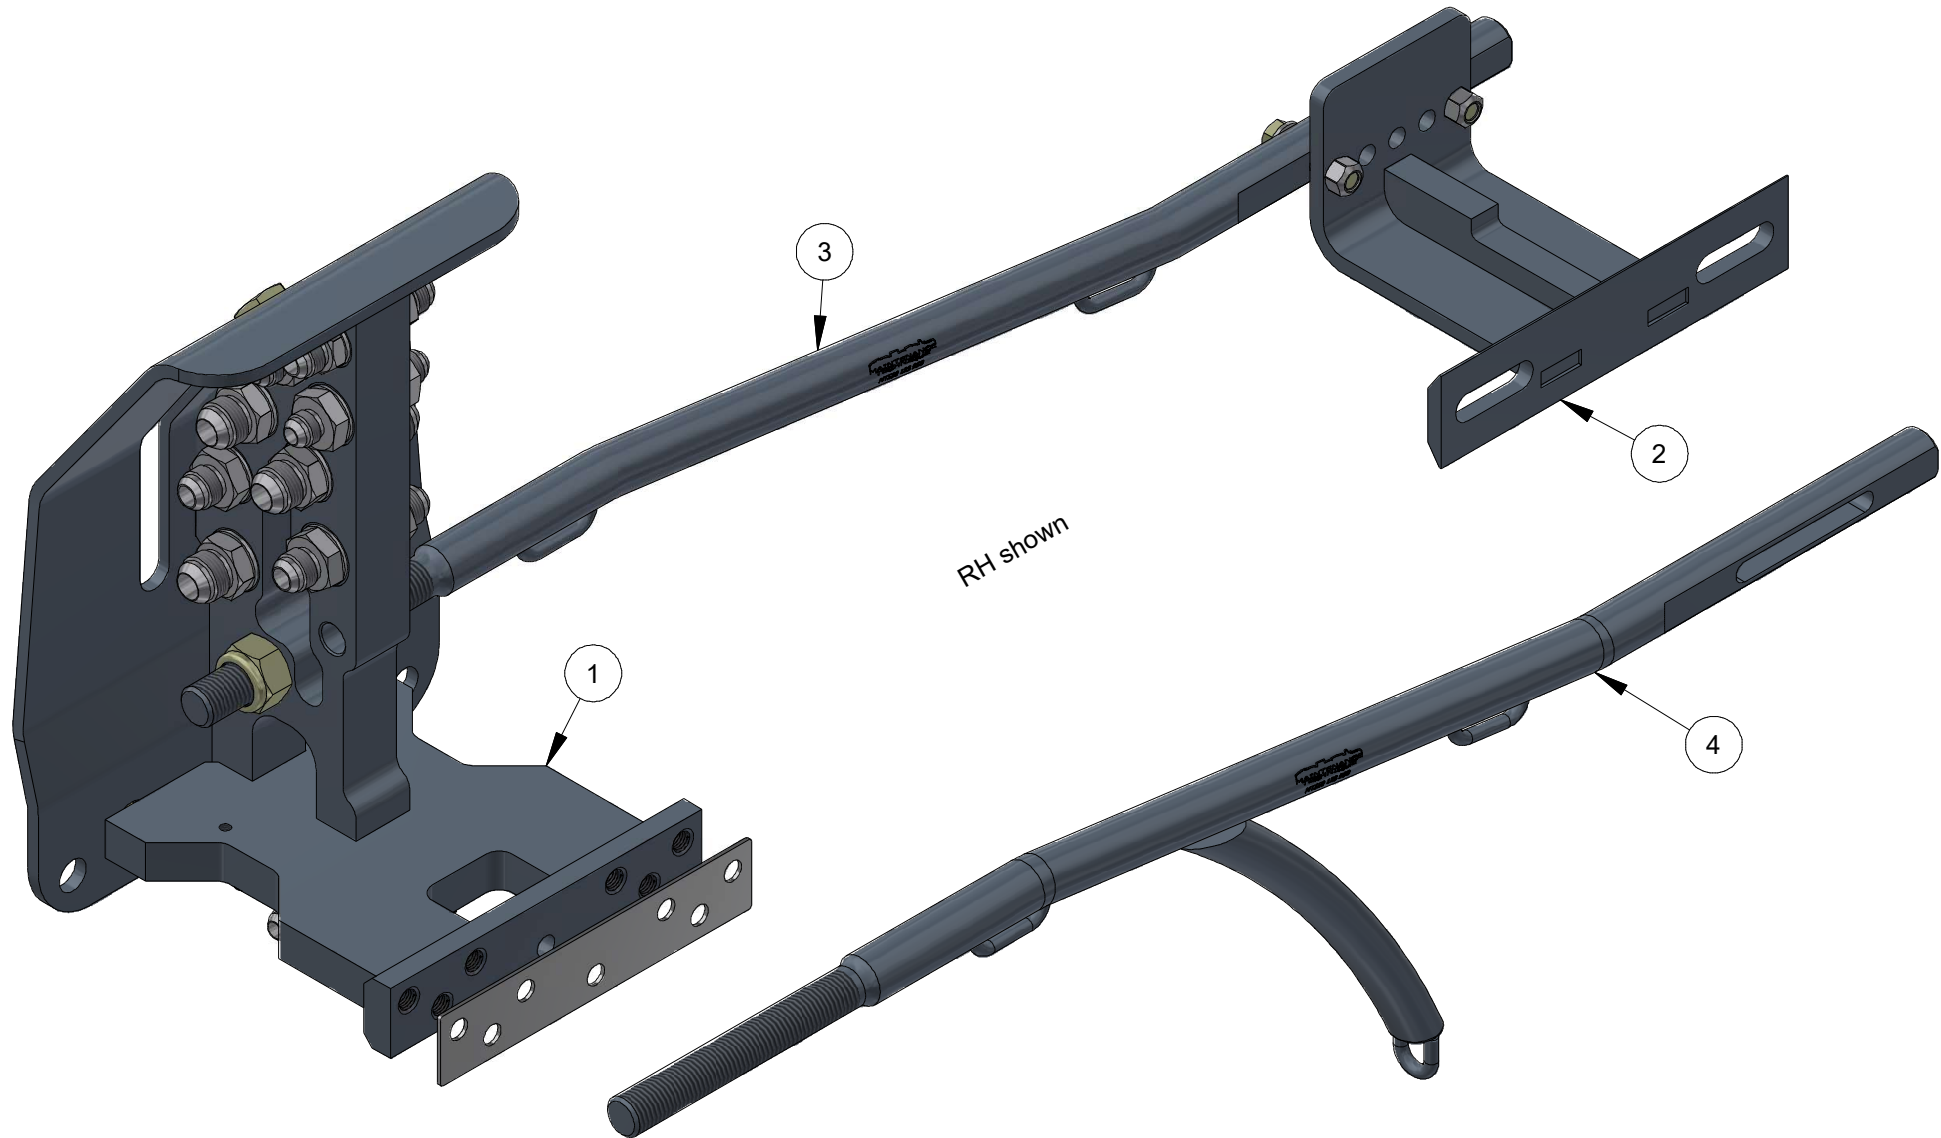

ITEM	PART NUMBER	DESCRIPTION	QTY	COMMENTS
1	MT3128 3073 04A	HOSE ATTACHMENT COMPLETE	1	Page 08
2	MT550 123 95	BRACKET	1	
3	MT550 123 95B	BAR	1	
4	MT550 123 952	BAR		Optional

PART NUMBER	DESCRIPTION
MT3128 3073 04AC	BOOMER 1838 HOSE TREE ASSEMBLY

MT Parts: 0407 059 610
1 Haesy Circuit, Roseworthy S.A. 5371
171 Dugan Street, Kalgoorlie W.A. 6430
parts@mtunderground.com
www.mtunderground.com