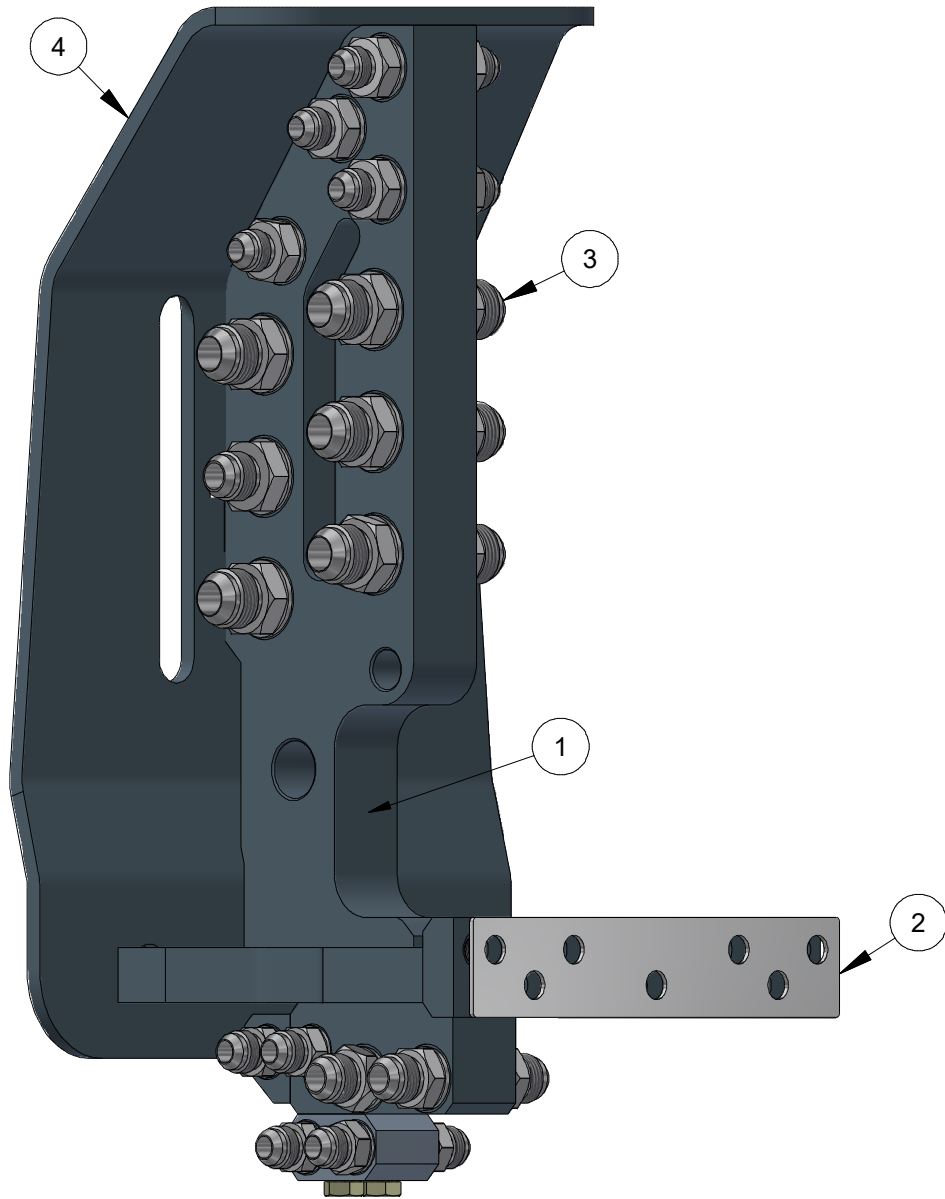

ITEM	PART NUMBER	DESCRIPTION	QTY	COMMENTS
1	MT3128 3148 H7	BULKHEAD	1	
2	MT3128 3073 04W	HOSE ATTACHMENT WASHER	1	
3	MT3128 3148 C7FC	COMPLETE FITTINGS KIT	1	
4	MT3128 3148 P7	PROTECTION	1	

PART NUMBER	DESCRIPTION
MT3128 3148 C7	1838 EXT. BULKHEAD COMPLETE

MT Parts: 0407 059 610
1 Haesy Circuit, Roseworthy S.A. 5371
171 Dugan Street, Kalgoorlie W.A. 6430
parts@mtunderground.com
www.mtunderground.com