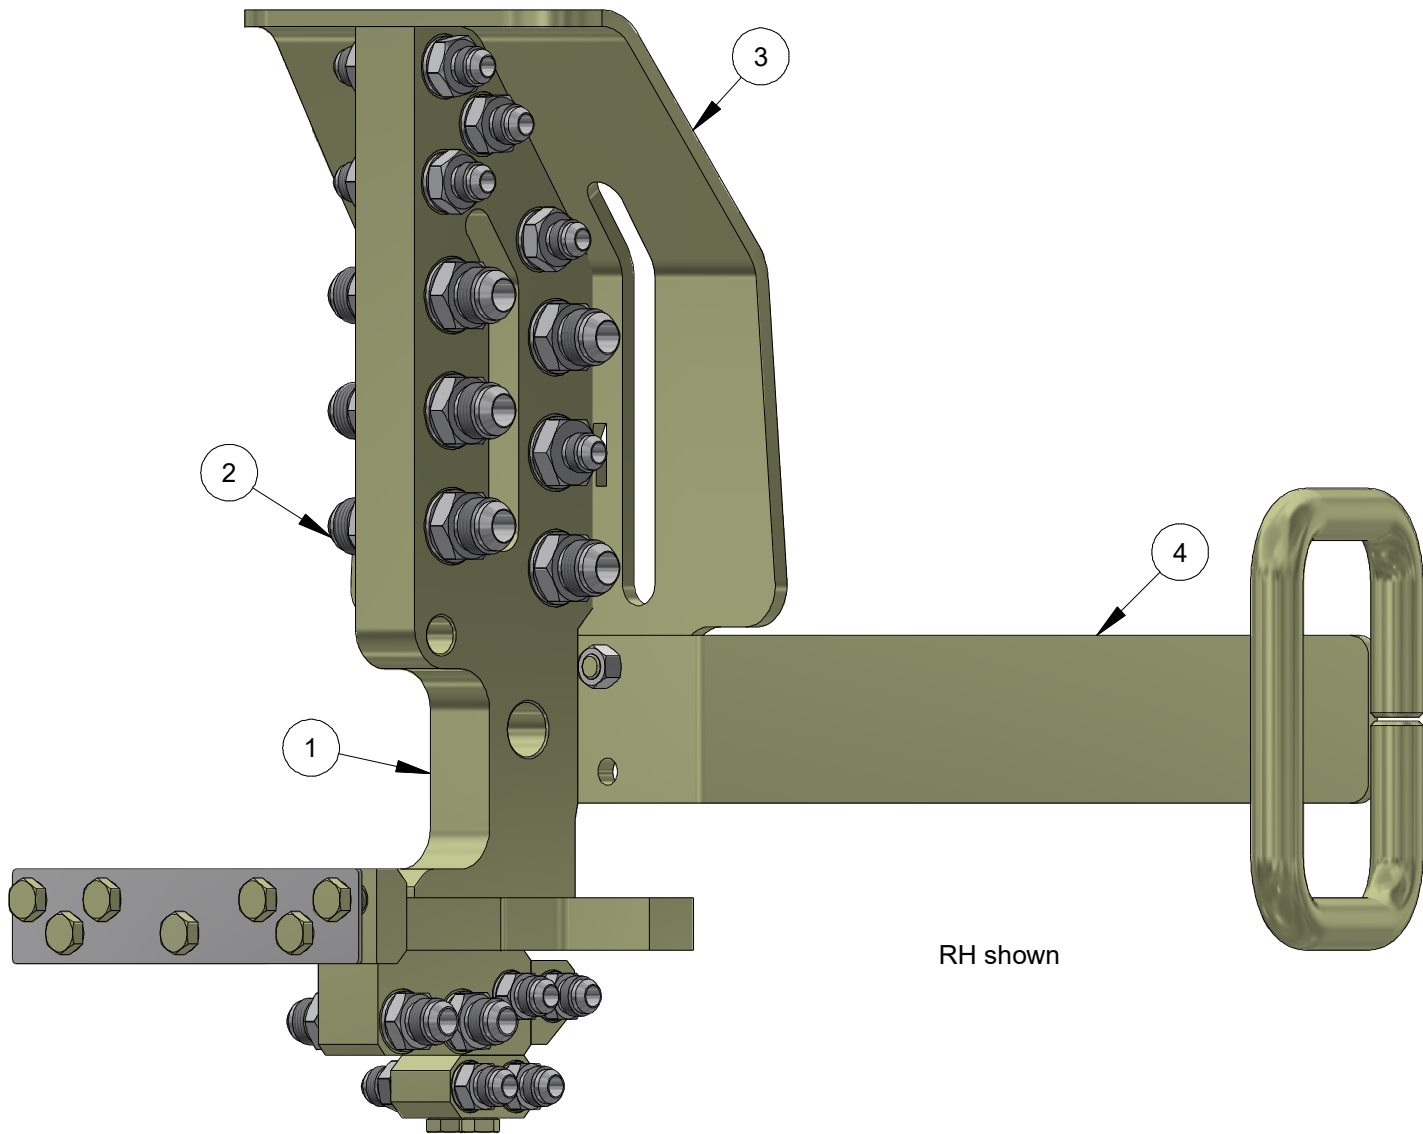

ITEM	PART NUMBER	DESCRIPTION	QTY	COMMENTS
1	MT3128 3148 H7	BULKHEAD	1	Page 11
2	MT3128 3148 C7FC	COMPLETE FITTINGS KIT	1	Page 11
3	MT3128 3148 P8	PROTECTION	1	
4	MT3128 0715 00	HOSE GUIDE	1	

RH shown

PART NUMBER	DESCRIPTION	
MT3128 3148 CA8	1838 EXT. HOSE TREE ASSEMBLY (OEM)	
		MT Parts: 0407 059 610 1 Haesy Circuit, Roseworthy S.A. 5371 171 Dugan Street, Kalgoorlie W.A. 6430 parts@mtunderground.com www.mtunderground.com
	UNDERGROUND DRILL RELIABILITY	PAGE 12