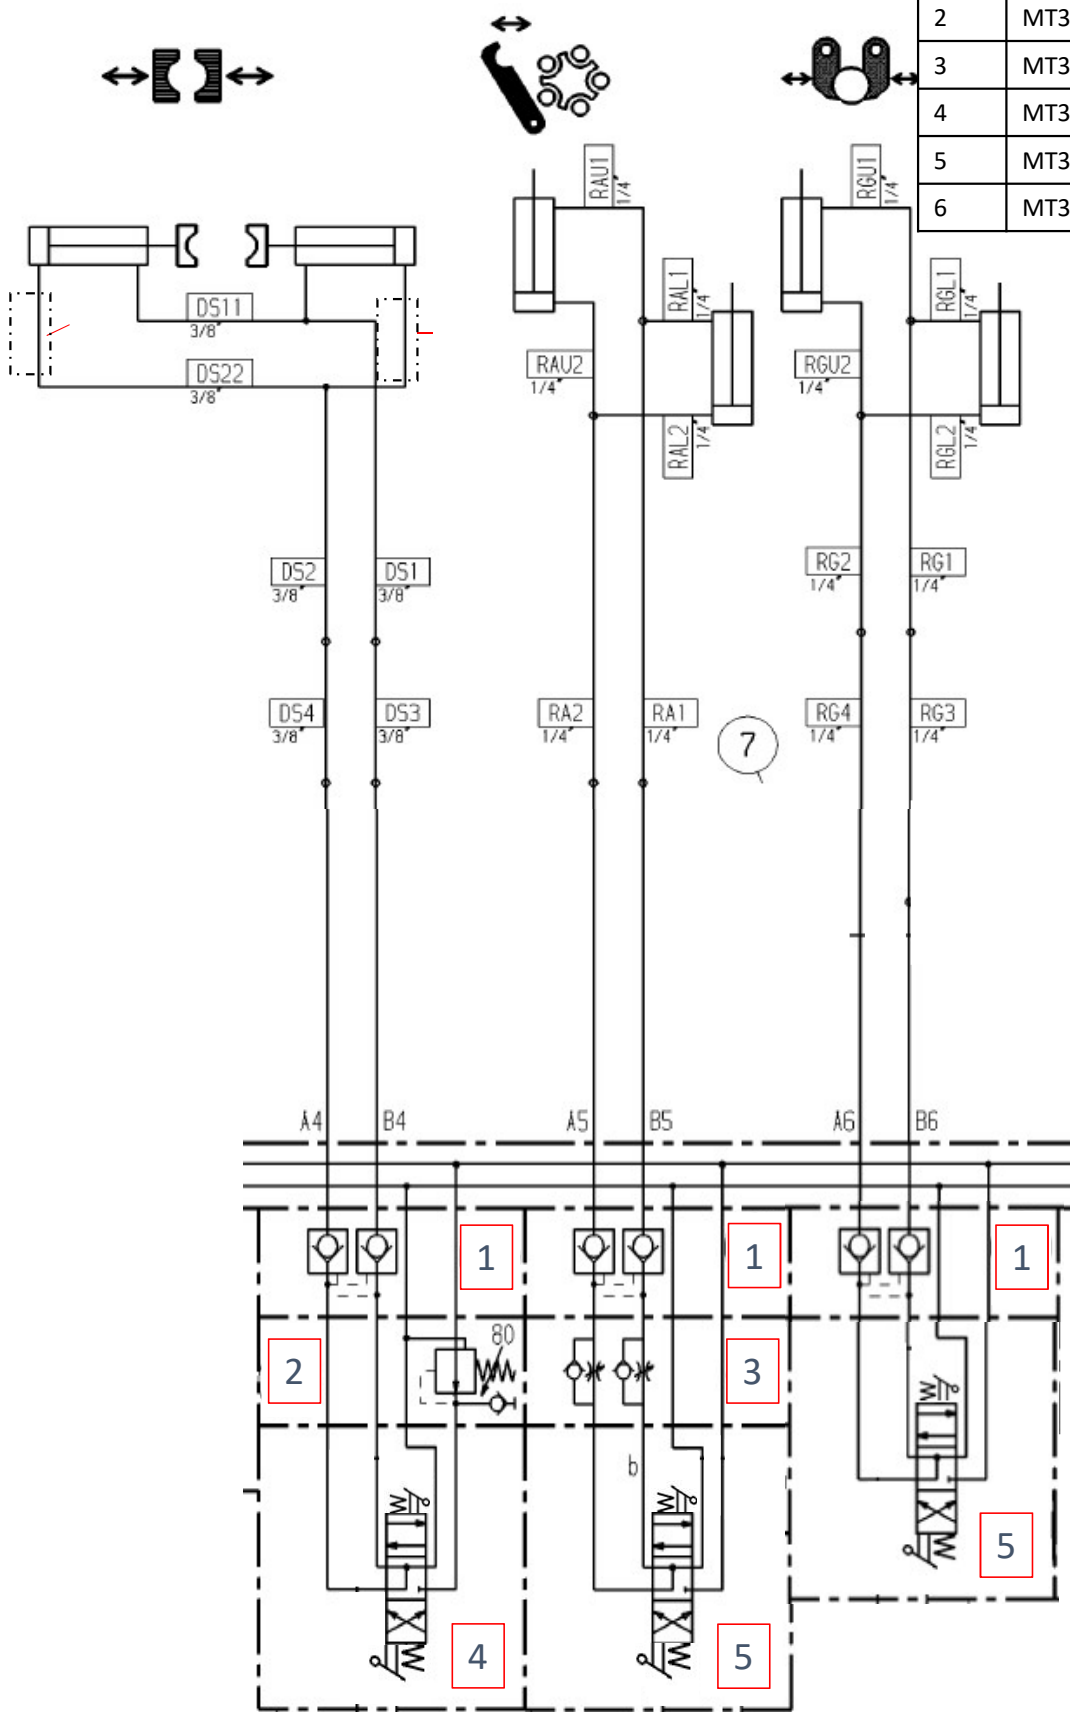

ITEM	PART#	DESCRIPTION
1	MT3222 3268 96	CHECK VALVE
2	MT3214 8712 80	P PORT PRESS RED VALVE
3	MT3217 9773 00	FLOW CONTROL
4	MT3177 3165 10L	3 POS DETENT DCV
5	MT3177 3165 10L	3 POS DCV
6	MT3217 9060 03	CONNECTION PLATE

PART#	luke@mtunderground.com.au
-------	--

6000 SERIES RHS2	
Macmahon	
	Sh 02/02